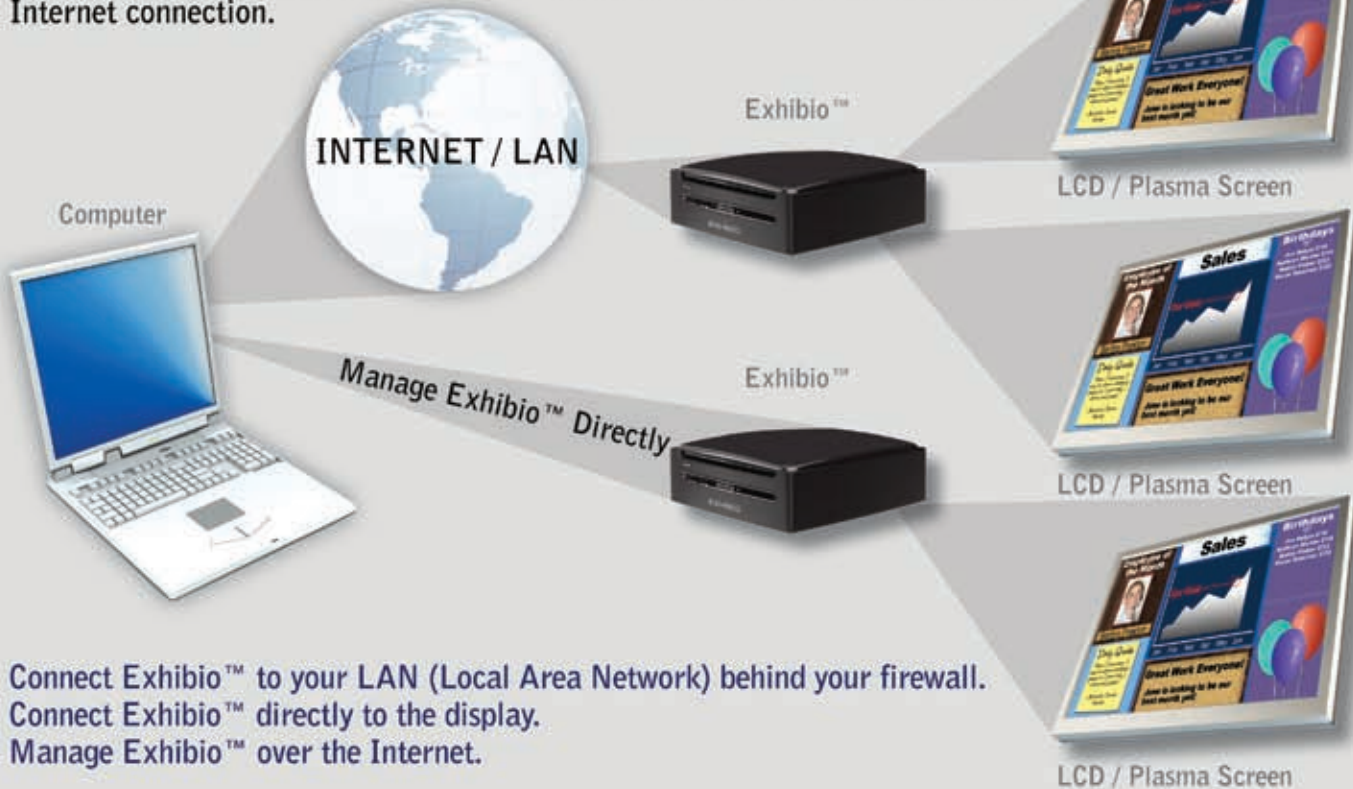

WHAT IS EXHIBIO™ ?

The Exhibio™ Digital Signage System is a revolutionary hardware/software device used to create, integrate and schedule dynamic content shown on displays, such as plasma and LCD screens.

Exhibio™ is a comprehensive solution containing both a content management system and a display control system in a single unit. The Exhibio™ Manager features an intuitive "WYSIWYG" visual interface that enables users with any skill level to produce a custom mix of multimedia. The Display Control System drives content to any display, filling it from edge-to-edge, creating an attractive digital signage presentation.

MOVIES

Play any DVDs, MPEGs or AVI Movies, and really catch eyes.

SCROLLING CONTENT

Scroll any content, up, down, right to left, or left to right. Make your messages mobile.

APPLICATIONS

Versatile and easy to use, Exhibio™ is specifically designed to meet the needs of businesses, educational institutions, government agencies and other organizations. Use the power of digital signage to instantly communicate with any audience, by creating timely, attention-getting displays with a broad range of multimedia capabilities. The "single-box" design of the system and the easy, browser-based, content management system allows you to delegate daily updates to an unlimited number of users. Users without technical expertise will find the interface for content creation familiar and intuitive.

Connect Exhibio™ to your LAN (Local Area Network) behind your firewall.
Connect Exhibio™ directly to the display.
Manage Exhibio™ over the Internet.